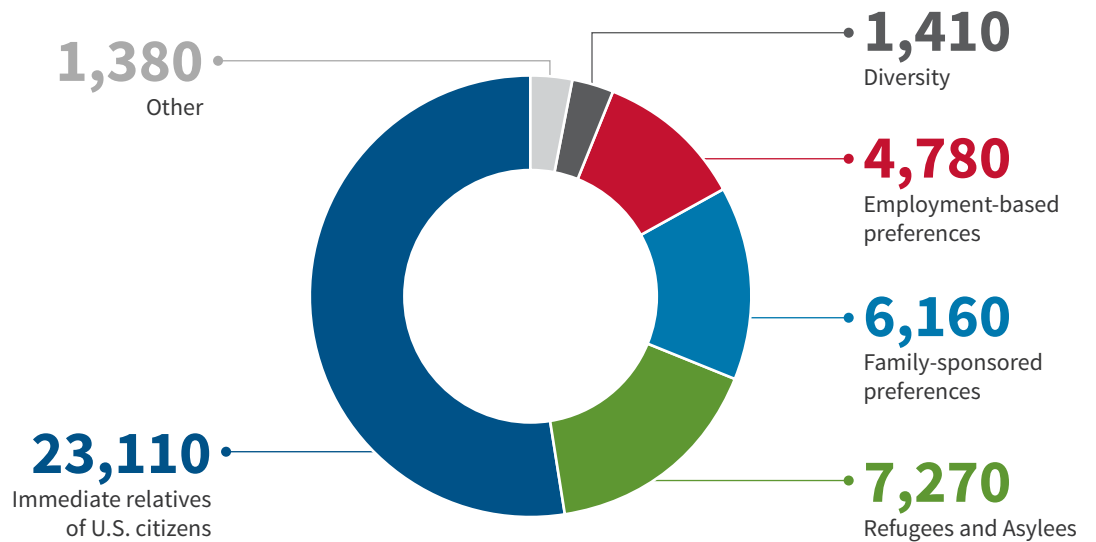

Eligible to Naturalize Fact Sheet: Kansas

U.S. Citizenship and Immigration Services

44,100 Eligible to Naturalize

Data Source: Office of Immigration Statistics, Data as of 03/09/2023

This fact sheet provides information on select characteristics of people with Lawful Permanent Residence (LPR) status, also known as Green Card holders. Generally, an LPR is eligible to become a naturalized U.S. citizen after meeting certain requirements. Providing more information on the eligible to naturalize population is in keeping with the Executive Order on Restoring Faith in Our Legal Immigration Systems and Strengthening Integration and Inclusion Efforts for New Americans (E.O. 14012).

Top Countries of Birth

Number of Years in LPR Status

Generally, a Lawful Permanent Resident (or LPR) is eligible to become a naturalized U.S. citizen after meeting certain requirements such as length of time in LPR status; the length of time depends on the class of admission they were given as an LPR.

LPRs by Category of Admission

After meeting certain eligibility requirements, a person can gain LPR status through employment, family relationships, the diversity visa program, or as a refugee or asylee, among other ways.