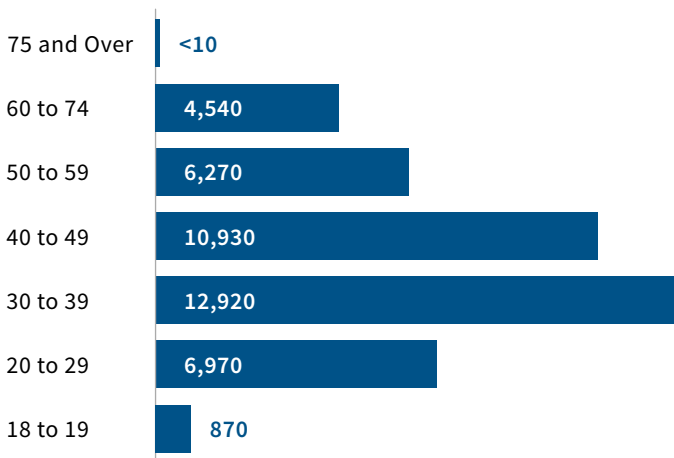

LPRs by Category of Admission

After meeting certain eligibility requirements, a person can gain LPR status through employment, family relationships, the diversity visa program, or as a refugee or asylee, among other ways.

Concentration of Eligible to Naturalize in the Region

27% of the eligible to naturalize population resides in **three** zip codes.

67846: 2,520	66102: 2,380	67801: 2,160
66062: 1,690	66212: 680	66202: 320
66061: 1,330	67216: 670	66044: 280
67901: 1,320	66441: 570	67230: 210
66204: 1,160	66210: 560	66109: 180
66204: 1,160	67204: 550	66208: 160
67207: 1,060	66801: 550	67209: 150
67207: 1,060	67401: 530	66604: 140
66101: 870	66104: 500	67501: 130
66213: 860	66214: 460	67005: 130
66223: 840	66049: 440	67951: 130
		67202: 130
		66207: 120
		67037: 120
		66218: 120
		66226: 110
		67235: 110
		66220: 110

Note: All other zip codes: <100

Eligible to Naturalize by Age

Eligible to Naturalize by Gender