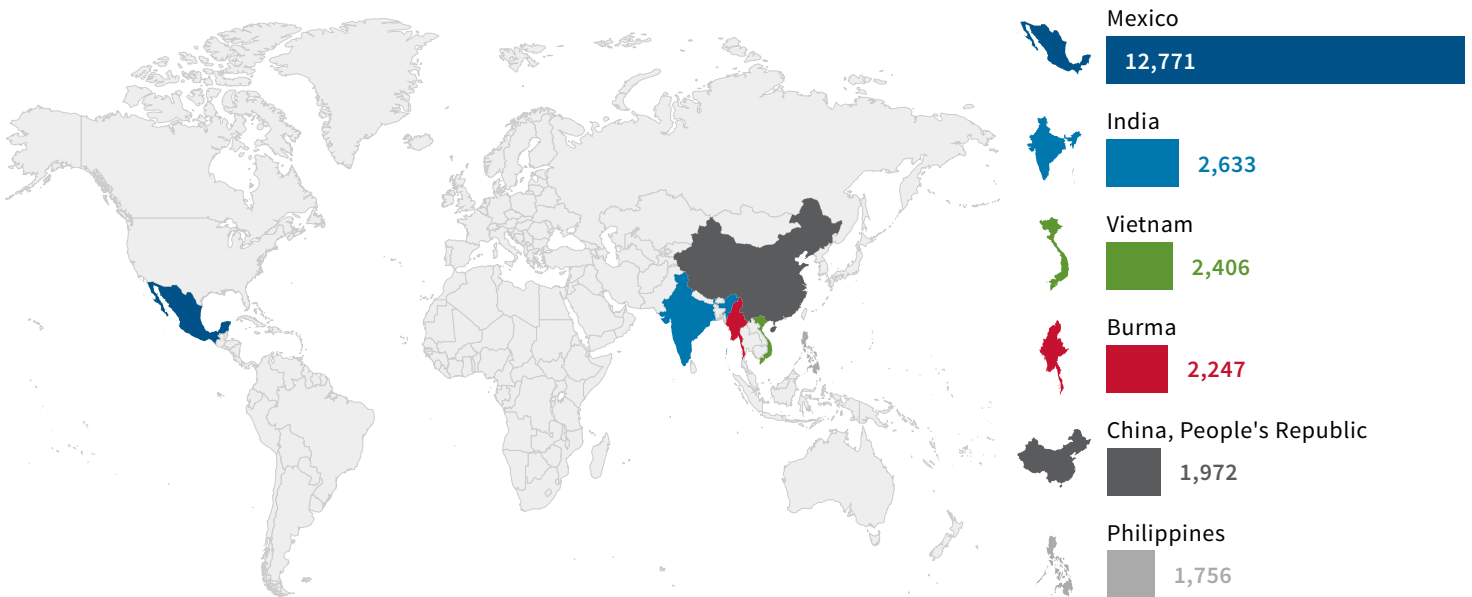

Eligible to Naturalize Fact Sheet: Kansas

U.S. Citizenship and Immigration Services

44,100 Eligible to Naturalize

Data Source: Office of Immigration Statistics, Data as of 03/09/2023

This fact sheet provides information on select characteristics of people with Lawful Permanent Residence (LPR) status, also known as Green Card holders. Generally, an LPR is eligible to become a naturalized U.S. citizen after meeting certain requirements. Providing more information on the eligible to naturalize population is in keeping with the Executive Order on Restoring Faith in Our Legal Immigration Systems and Strengthening Integration and Inclusion Efforts for New Americans (E.O. 14012).

Top Countries of Birth

Number of Years in LPR Status

Generally, a Lawful Permanent Resident (or LPR) is eligible to become a naturalized U.S. citizen after meeting certain requirements such as length of time in LPR status; the length of time depends on the class of admission they were given as an LPR.

LPRs by Category of Admission

After meeting certain eligibility requirements, a person can gain LPR status through employment, family relationships, the diversity visa program, or as a refugee or asylee, among other ways.

Concentration of Eligible to Naturalize in the Region

27% of the eligible to naturalize population resides in **three** zip codes.

67846: 2,520	66102: 2,380	67801: 2,160
66062: 1,690	66212: 680	66202: 320
66061: 1,330	67216: 670	66044: 280
67901: 1,320	66441: 570	67230: 210
66204: 1,160	66210: 560	66109: 180
66204: 1,160	67204: 550	66208: 160
67207: 1,060	66801: 550	67209: 150
67207: 1,060	67401: 530	66604: 140
66101: 870	66104: 500	67501: 130
66213: 860	66214: 460	67005: 130
66223: 840	66049: 440	67951: 130
		67202: 130
		66207: 120
		67037: 120
		66218: 120
		66226: 110
		67235: 110
		66220: 110