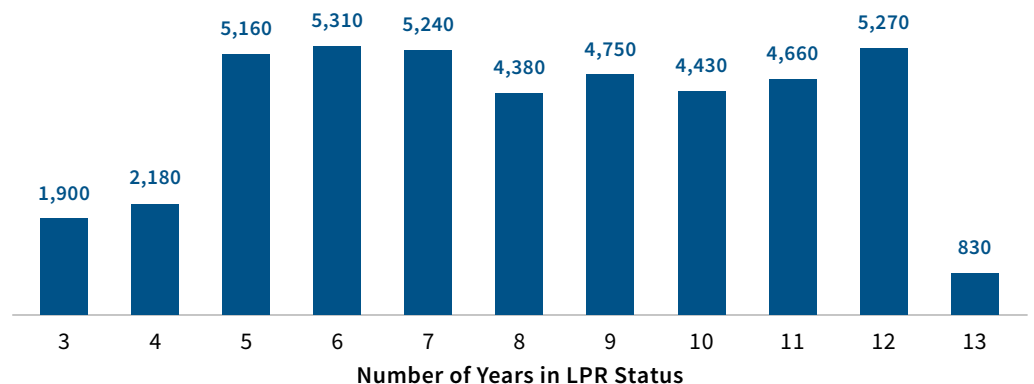

Eligible to Naturalize Fact Sheet: Kansas

U.S. Citizenship and Immigration Services

44,100 Eligible to Naturalize

Data Source: Office of Immigration Statistics, Data as of 03/09/2023

This fact sheet provides information on select characteristics of people with Lawful Permanent Residence (LPR) status, also known as Green Card holders. Generally, an LPR is eligible to become a naturalized U.S. citizen after meeting certain requirements. Providing more information on the eligible to naturalize population is in keeping with the Executive Order on Restoring Faith in Our Legal Immigration Systems and Strengthening Integration and Inclusion Efforts for New Americans (E.O. 14012).

Top Countries of Birth

Number of Years in LPR Status

Generally, a Lawful Permanent Resident (or LPR) is eligible to become a naturalized U.S. citizen after meeting certain requirements such as length of time in LPR status; the length of time depends on the class of admission they were given as an LPR.