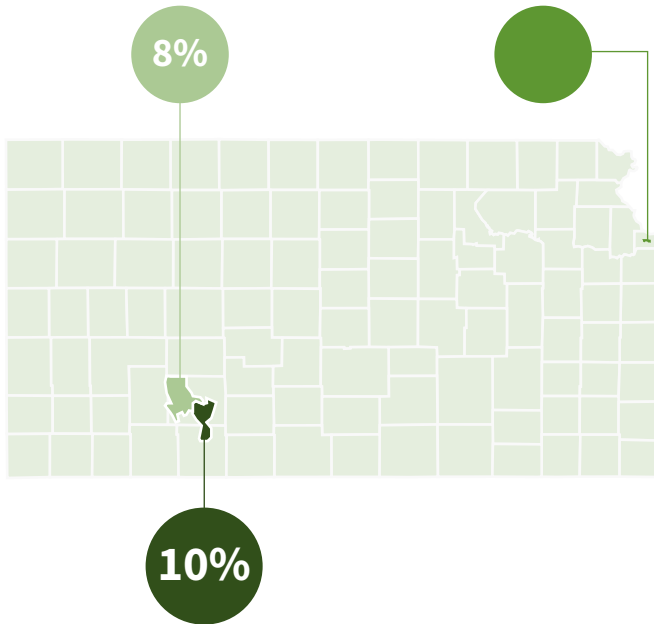

Eligible to Naturalize Fact Sheet: Kansas

U.S. Citizenship and Immigration Services

44,100 Eligible to Naturalize

Data Source: Office of Immigration Statistics, Data as of 03/09/2023

This fact sheet provides information on select characteristics of people with Lawful Permanent Residence (LPR) status, also known as Green Card holders. Generally, an LPR is eligible to become a naturalized U.S. citizen after meeting certain requirements. Providing more information on the eligible to naturalize population is in keeping with the Executive Order on Restoring Faith in Our Legal Immigration Systems and Strengthening Integration and Inclusion Efforts for New Americans (E.O. 14012).

Top Countries of Birth

Number of Years in LPR Status

Generally, a Lawful Permanent Resident (or LPR) is eligible to become a naturalized U.S. citizen after meeting certain requirements such as length of time in LPR status; the length of time depends on the class of admission they were given as an LPR.

LPRs by Category of Admission

After meeting certain eligibility requirements, a person can gain LPR status through employment, family relationships, the diversity visa program, or as a refugee or asylee, among other ways.

Concentration of Eligible to Naturalize in the Region

27% of the eligible to naturalize population resides in **three** zip codes.

67846: 2,520	66102: 2,380	67801: 2,160
66062: 1,690	66212: 680	66202: 320
66061: 1,330	67216: 670	66044: 280
67901: 1,320	66441: 570	67230: 210
66204: 1,160	66210: 560	66109: 180
66204: 1,160	67204: 550	66208: 160
67207: 1,060	66801: 550	67209: 150
67207: 1,060	67401: 530	66604: 140
66101: 870	66104: 500	67501: 130
66213: 860	66214: 460	67005: 130
66223: 840	66049: 440	67951: 130
		67202: 130
		66207: 120
		67037: 120
		66218: 120
		66226: 110
		67235: 110
		66220: 110